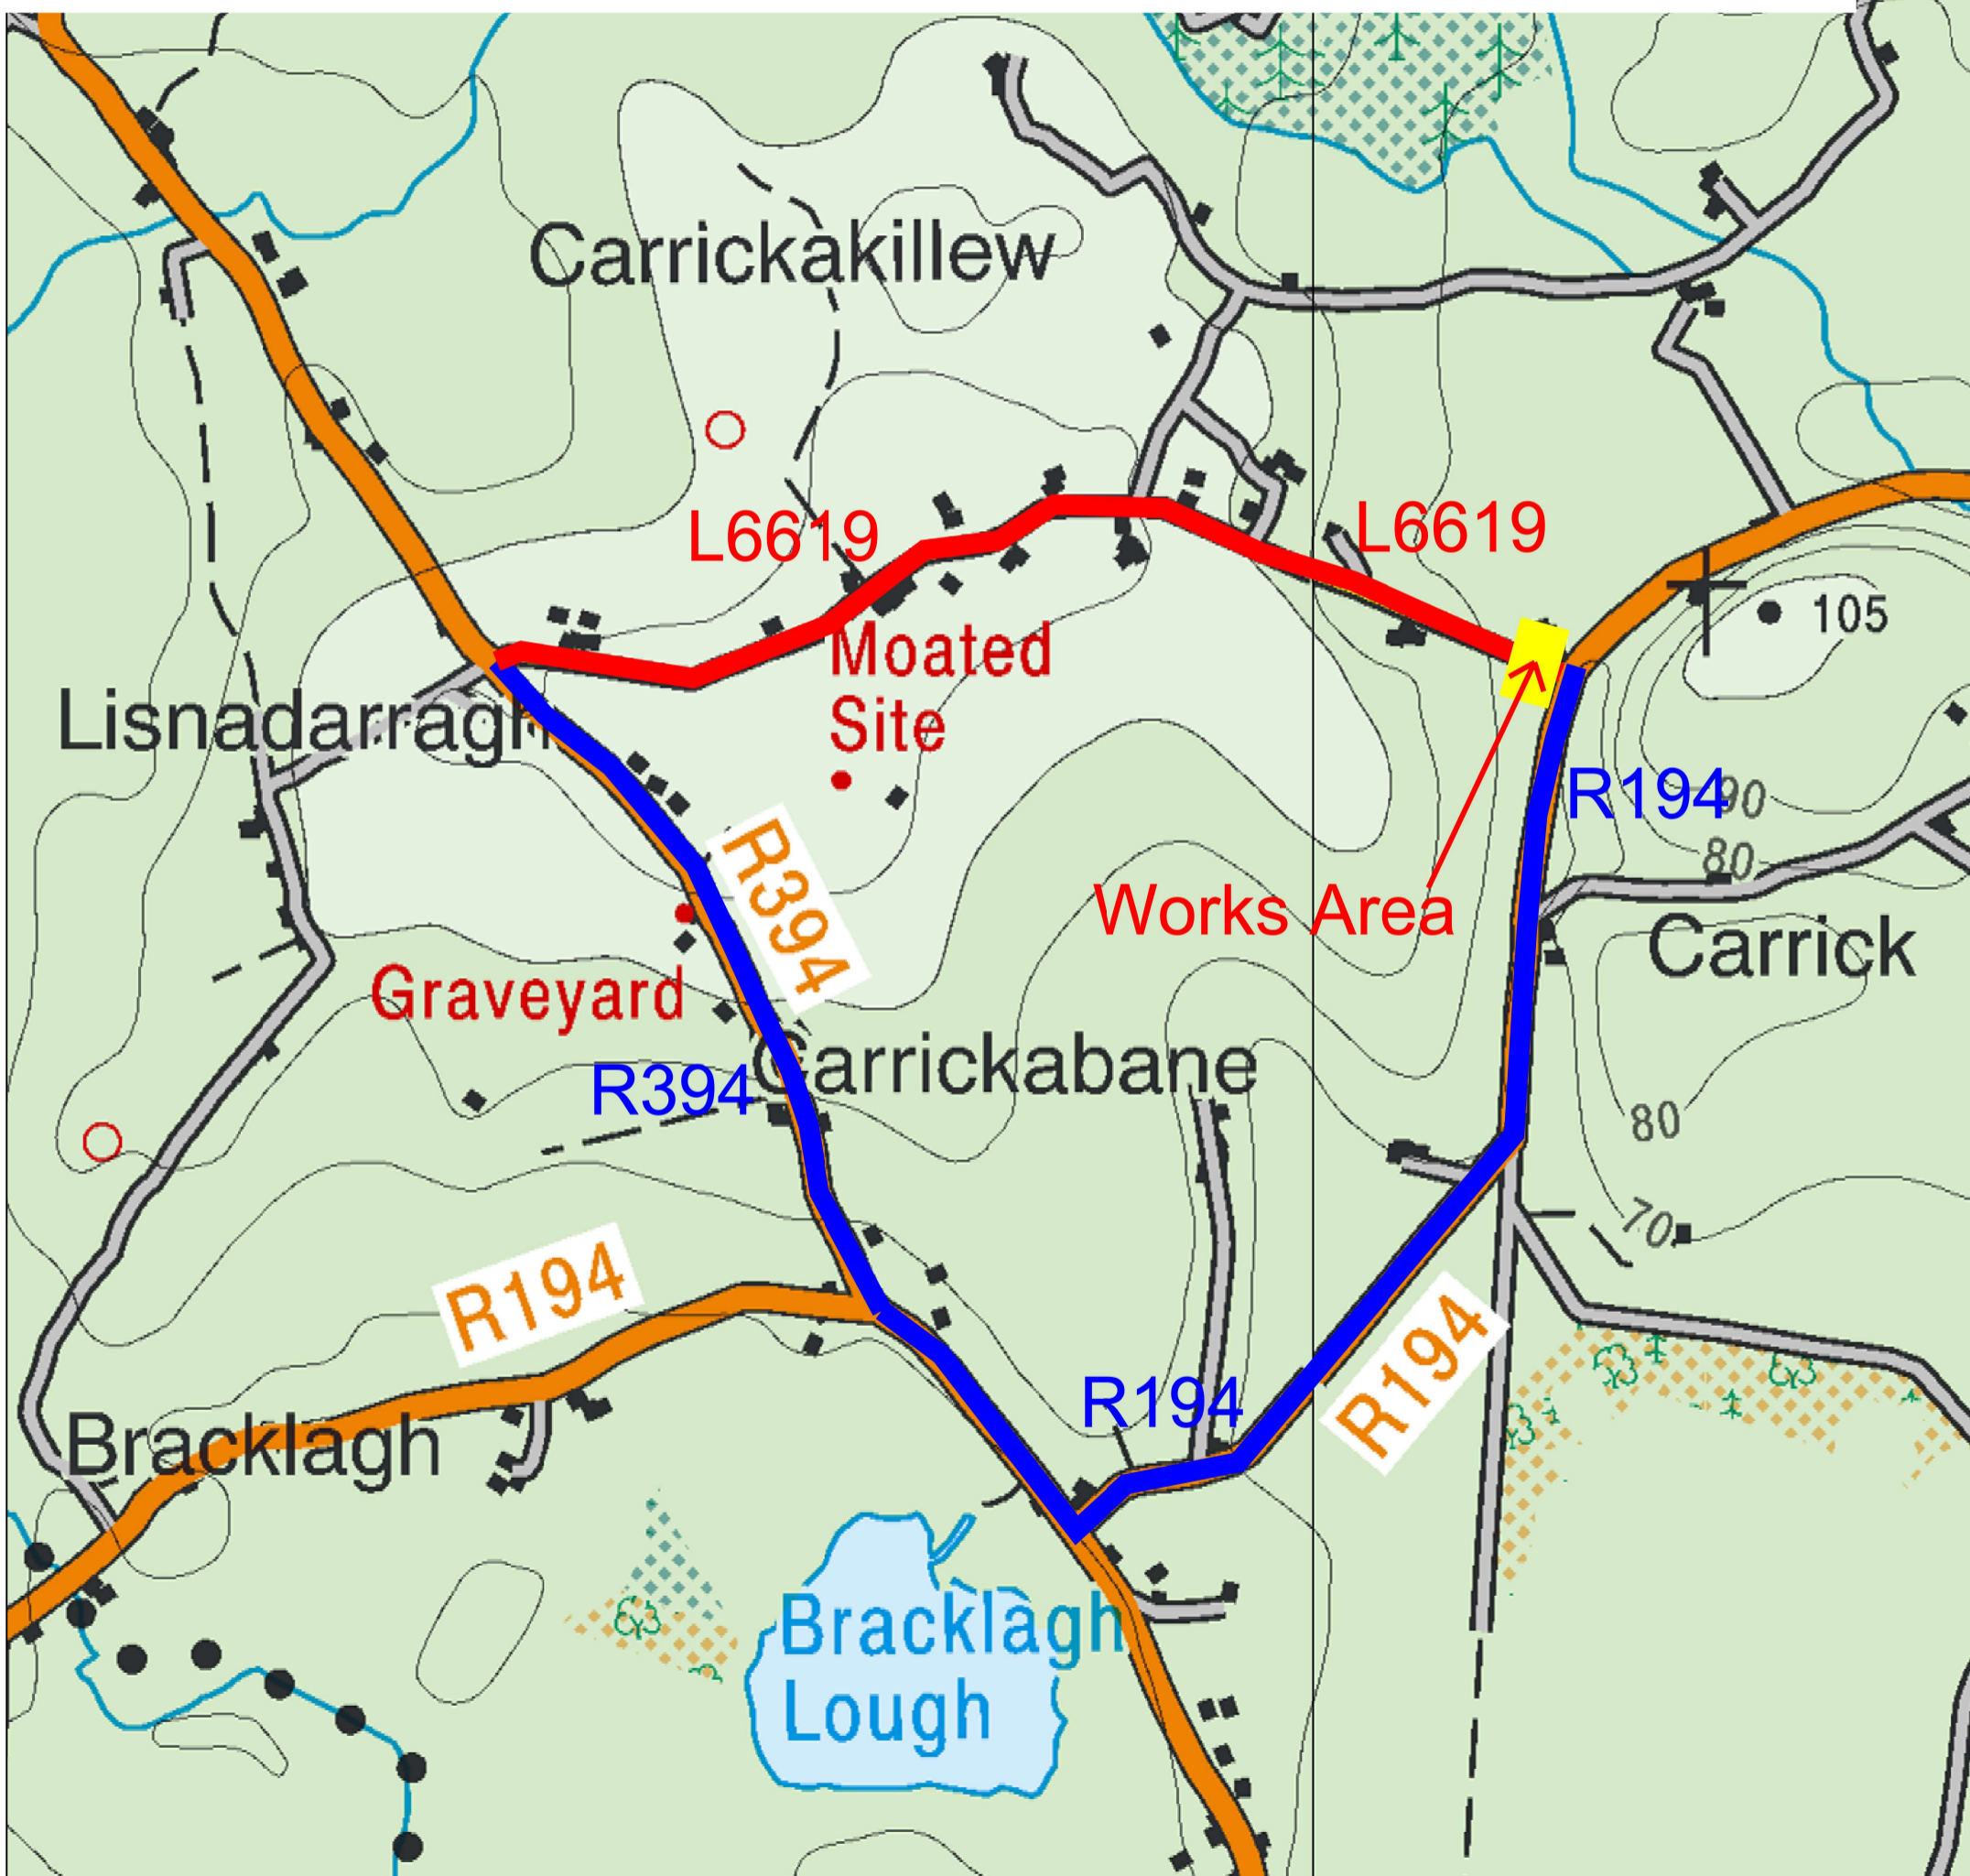

**Roads Closed:**

L6619 (Carrickakillew) from its junction with the R194 at Carrick to the junction with the R394 at (Carrickakillew)

**Alternative Route:**

From Carrick, divert via R194 to Bracklagh junction, and R394 to Carrickakillew.

The same diversion route will apply in reverse.

**ROAD CLOSURE**  
L6619 Carrick to Carrickakillew

Road Closed █  
Diversion Route █