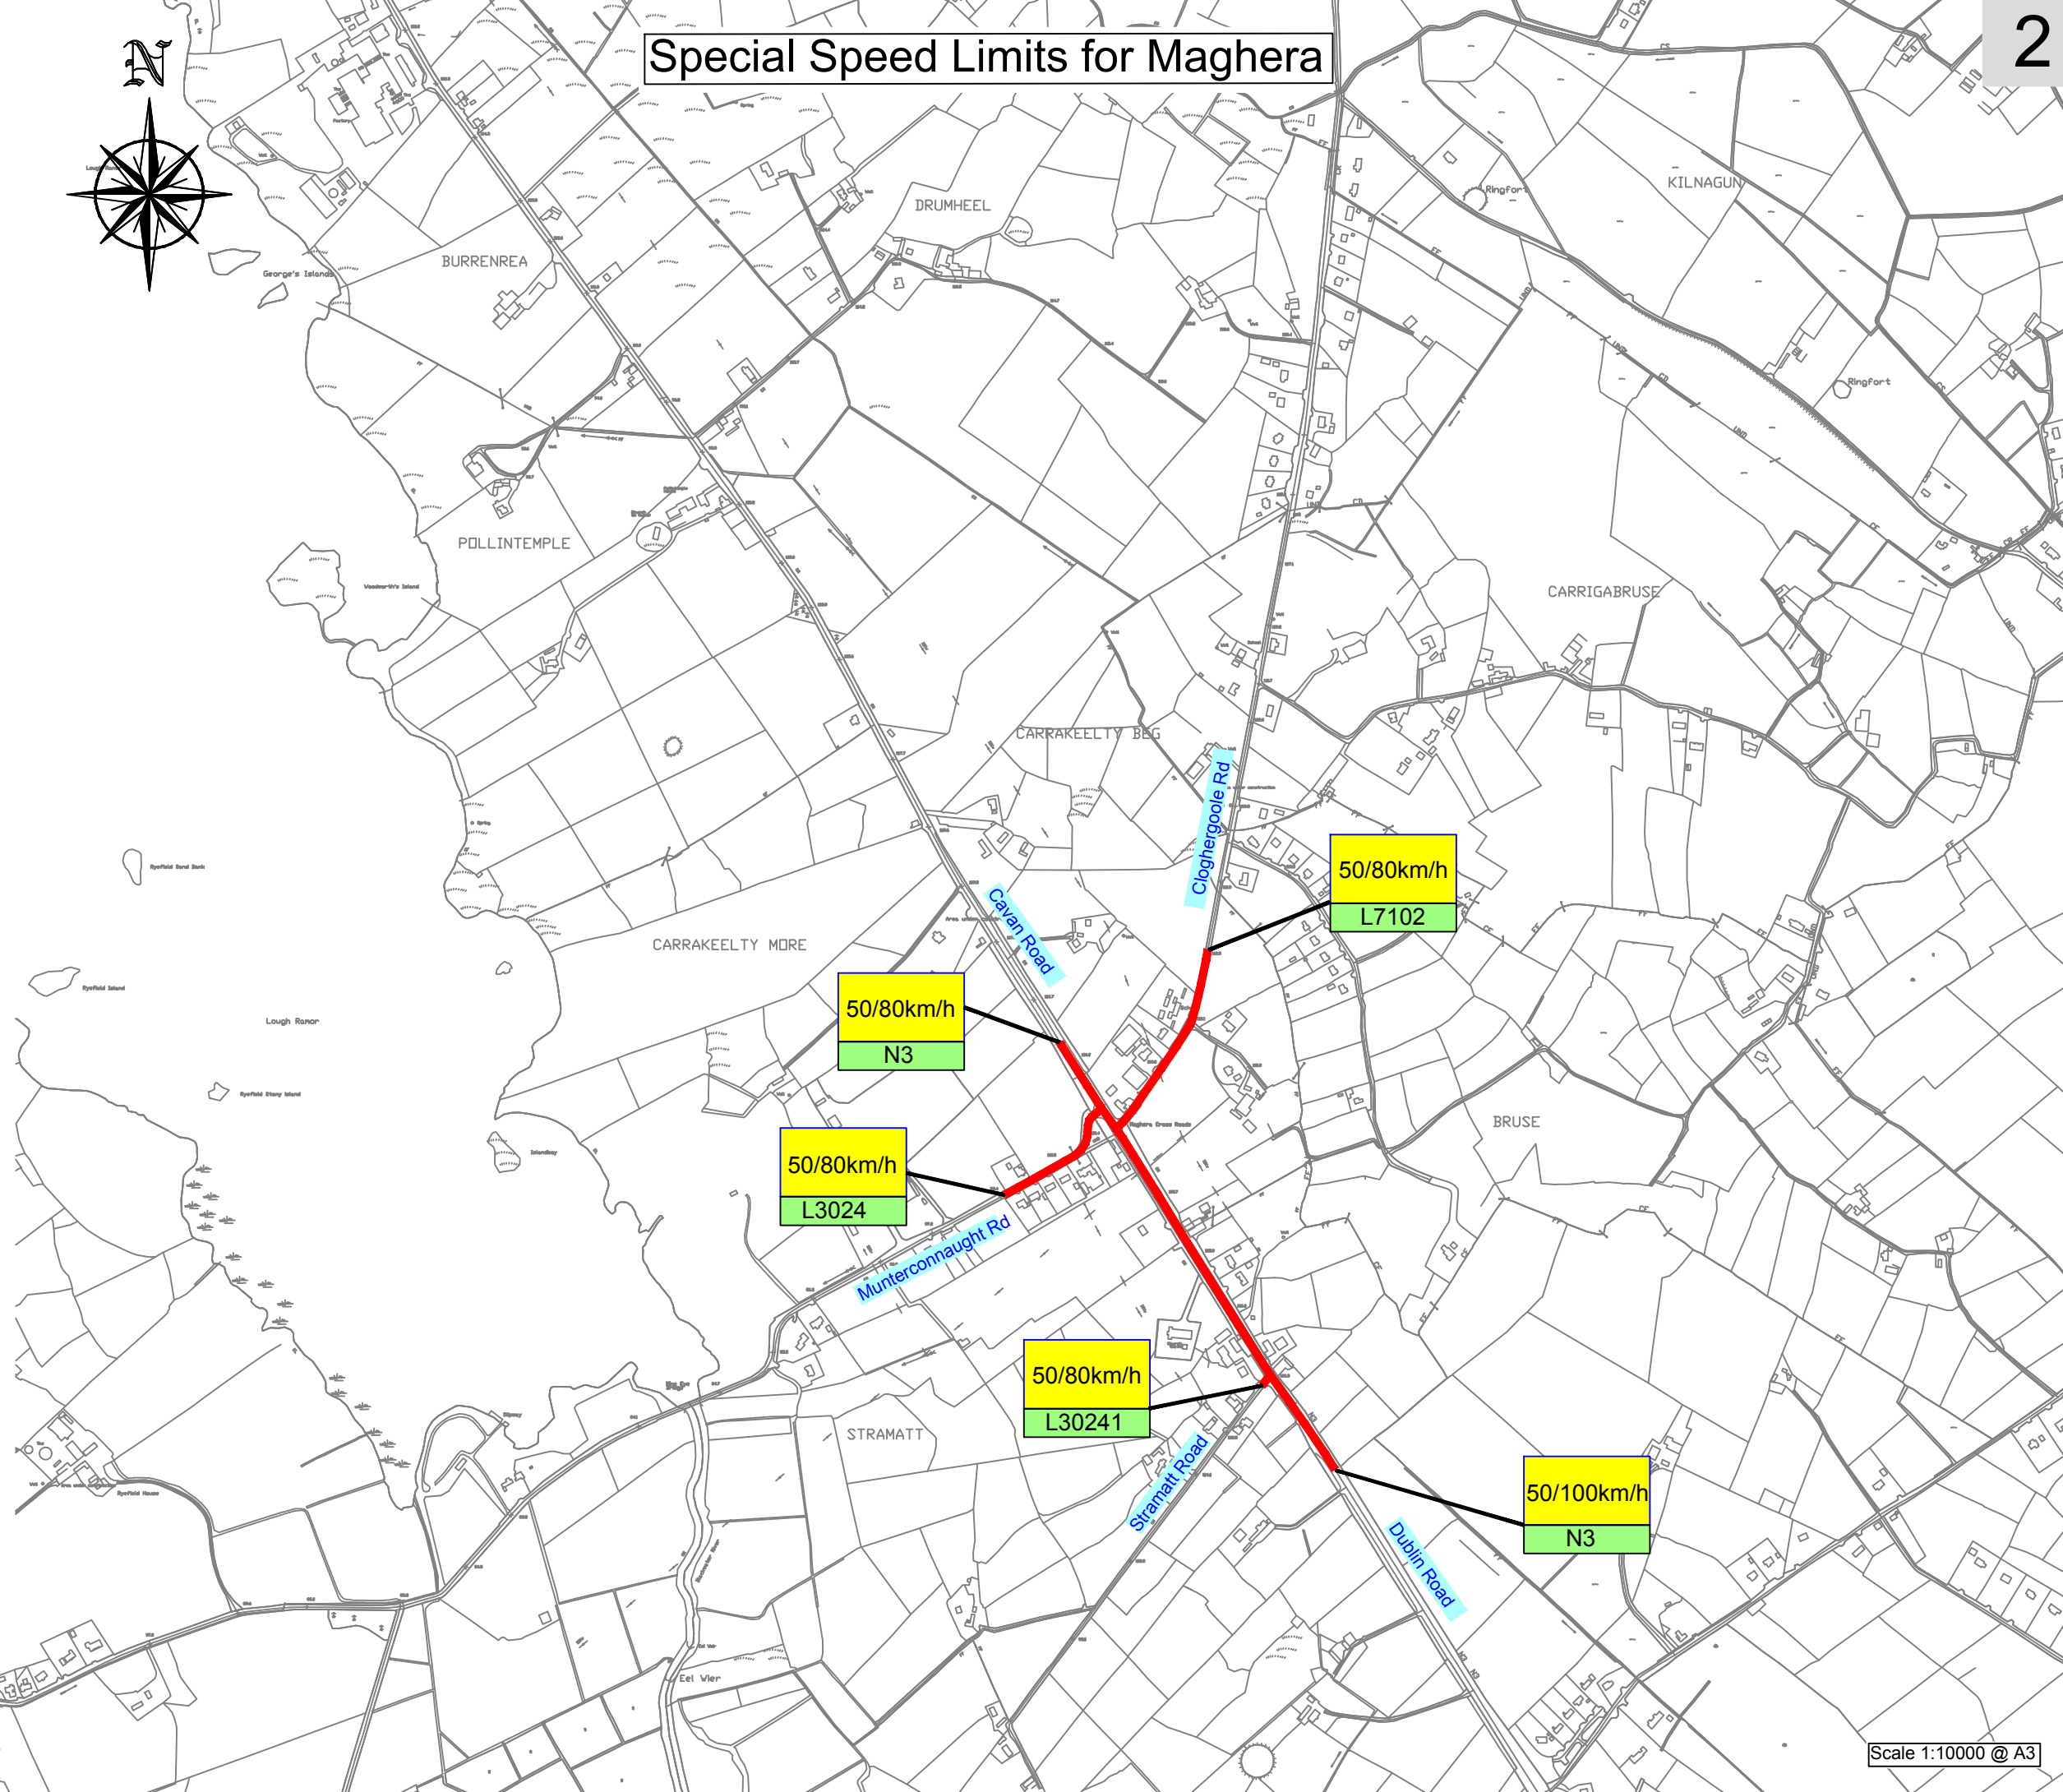

Special Speed Limits for Maghera

Special Speed Limits for Maghera

- Legend
- 30km/h zone shown █
 - 50km/h zone shown █
 - 60km/h zone shown █

Please Note:-
This map is for reference purposes only.
Measurements to be taken from text in schedule.

CAVAN COUNTY COUNCIL

Special Speed Limits 2020

	Paddy Connaughton Director Of Services Roads And Infrastructure Cavan County Council Courthouse Farnham St. Cavan	Date:- January 2020
		Drawn M.F.
		Checked O.M.
		Drawing No. 2

Scale 1:10000 @ A3