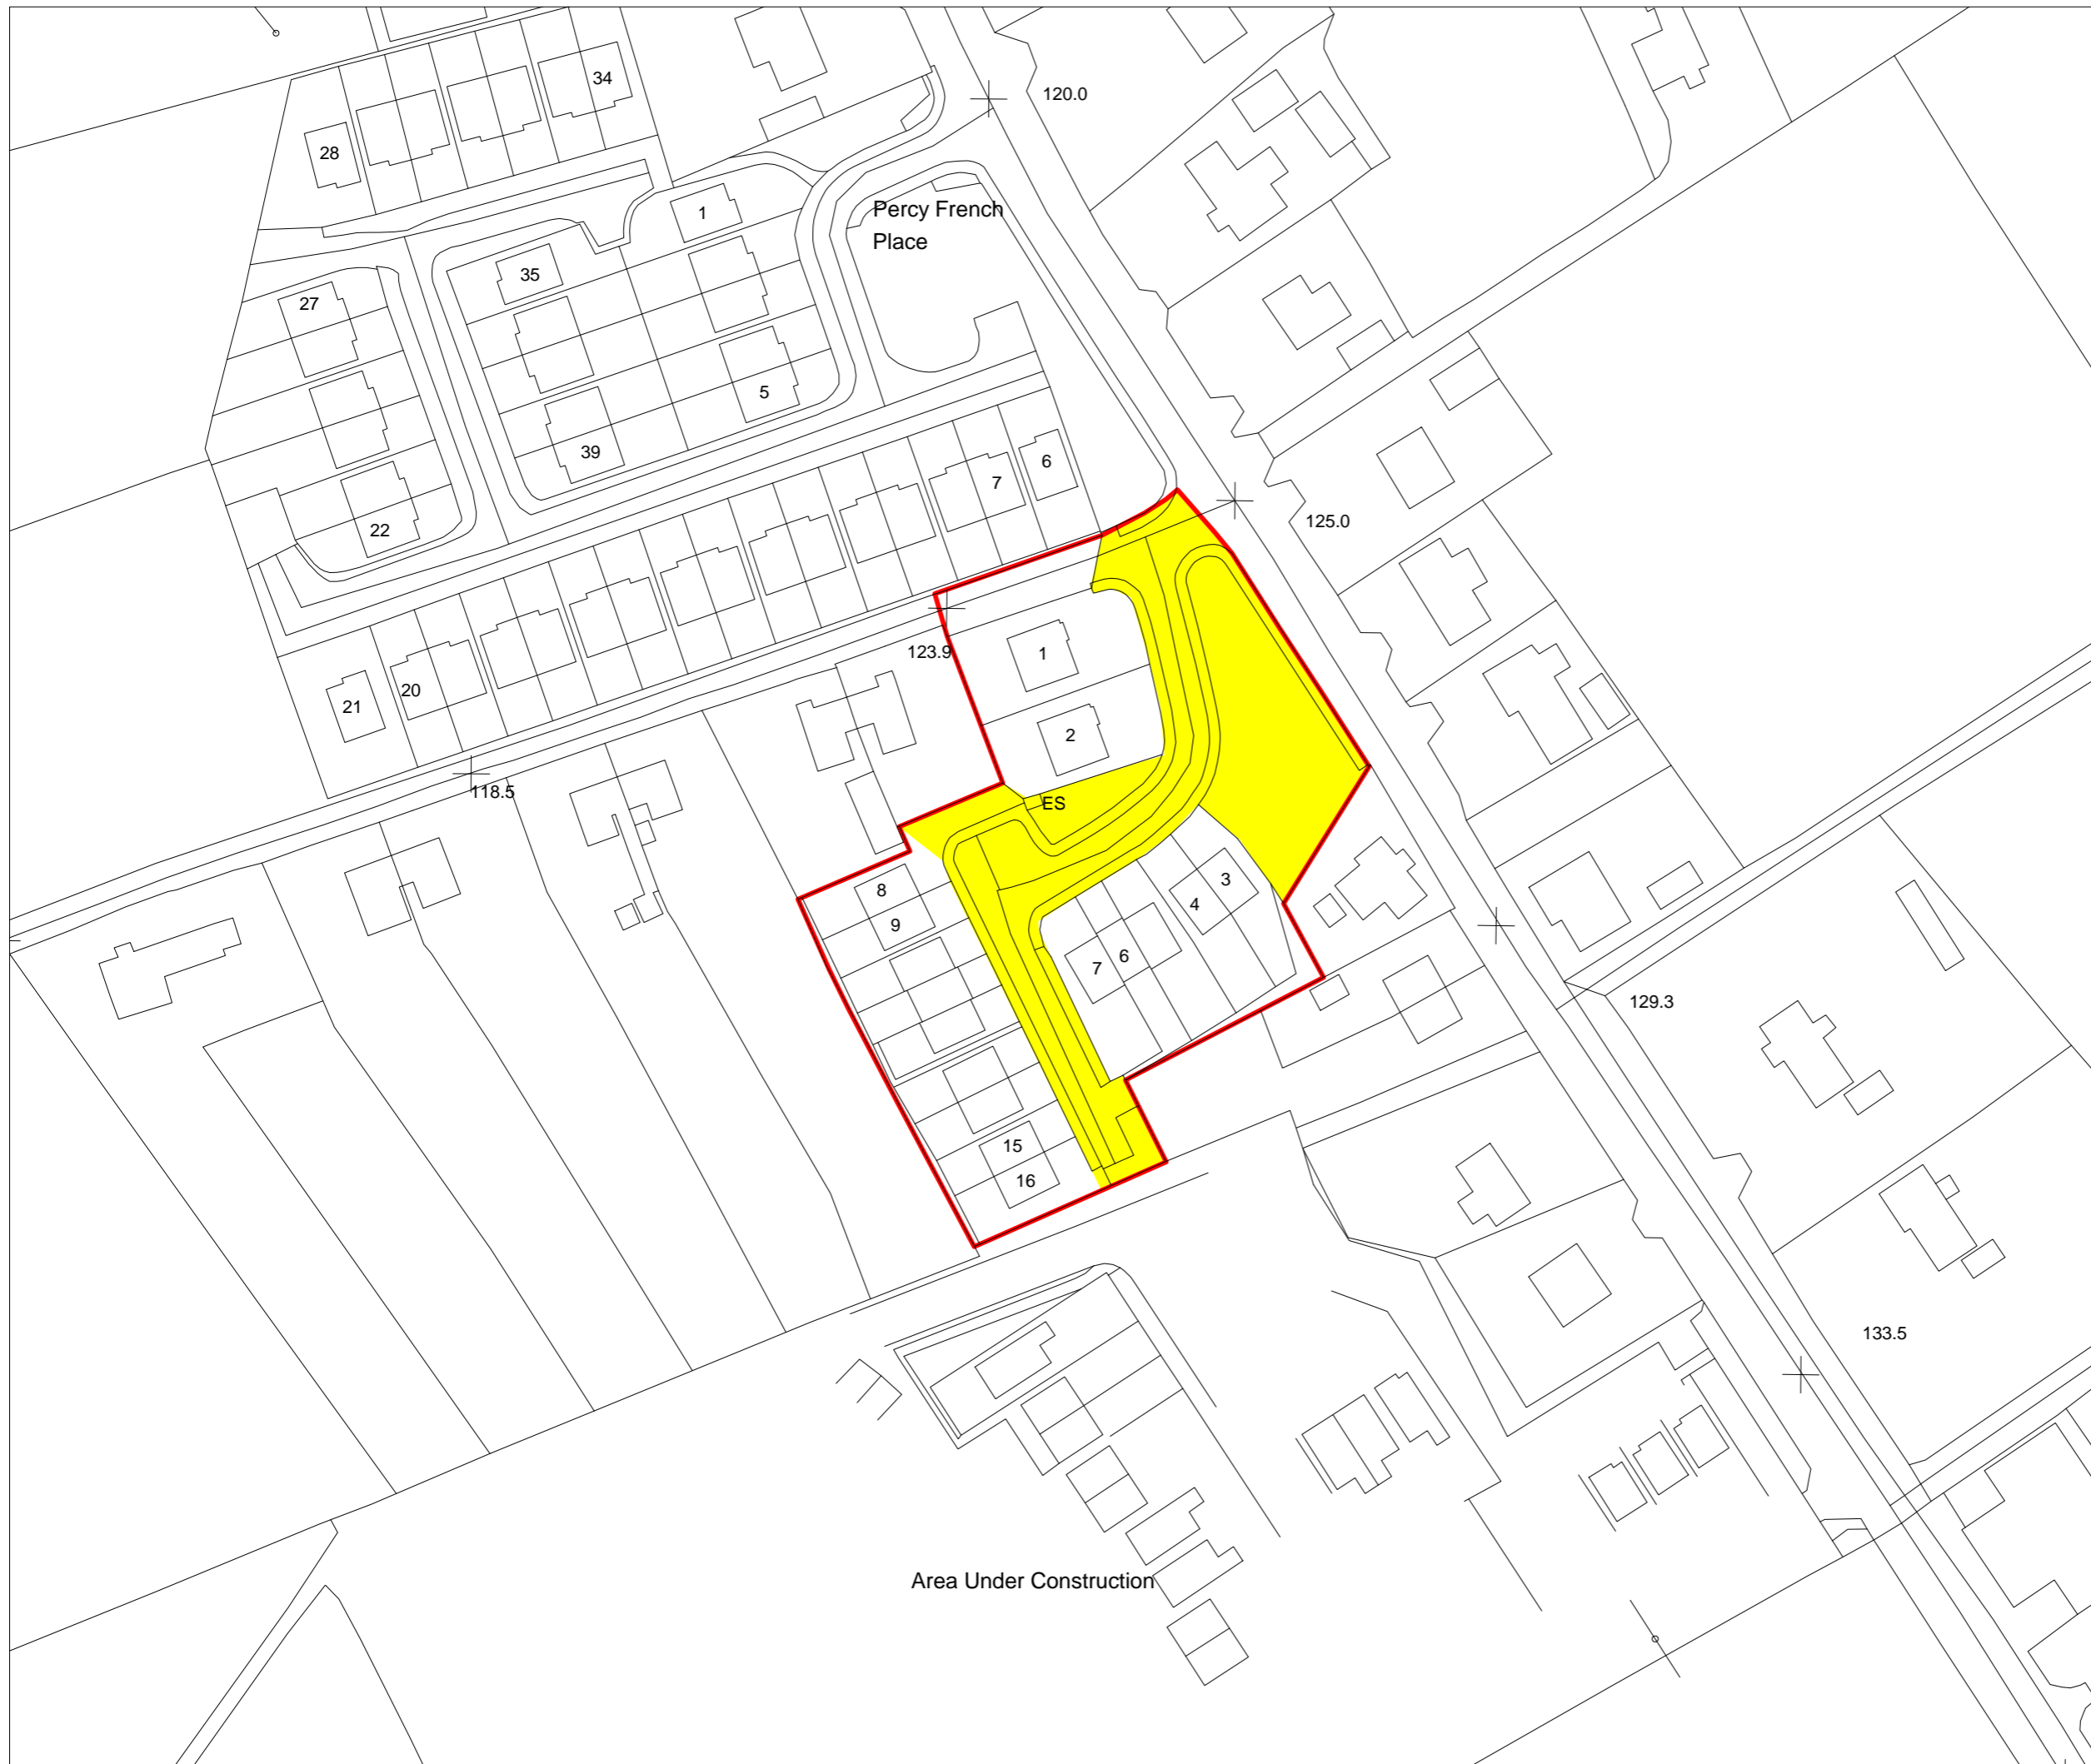

Cul Na Greine
Ballyjamesduff, Co.Cavan

LEGEND

Site Boundary

Outline of Areas to be taken in charge, pursuant to the Planning and Development Acts 2000 (as amended) & Roads Act 1993

Date : **11/10/2017**

Municipal District : **Ballyjamesduff**

Location: **Oldcastle Road, Ballyjamesduff**

Produced By : **Collette Burns**

Scale : **NTS**

Proposed Terms

Cavan County Council proposes taking the areas shown on the attached map in charge and applying any security held to carry out remedial works, prioritising the most urgent element of works with the security/deposits available.

CAVAN COUNTY COUNCIL

Farnham Centre,
Farnham Street,
Cavan
H12 R6V2

Tel: 049-4378300
Fax 049-4361565
plan@cavancoco.ie

OSi Mapping

This map has been produced by Cavan County Council with available Local Authority and OSi Base Data

© Ordnance Survey Ireland & Government of Ireland. 2015/01/CCMA/CavanCountyCouncil

Area Under Construction